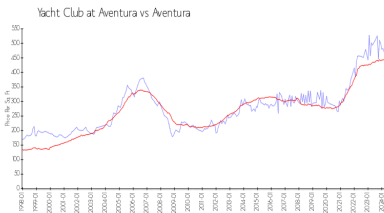

Unit 4104 - Yacht Club at Aventura

4104 - 19501 E Country Club Dr, Aventura, FL, Miami-Dade 33180

Unit Information

MLS Number: A11560417
Status: Active
Size: 750 Sq ft.
Bedrooms: 1
Full Bathrooms: 1
Half Bathrooms:
Parking Spaces: 2 Spaces, Additional Spaces Available, Guest Parking

View:
Rental Price: $3,000
List PPSF: $4
Valuated Price: $393,000
Valuated PPSF: $524

The above valuated price is a baseline figure that does not take into account any specific renovation, upgrade, split, merge, or deterioration of the unit.

Building Information

Number of units: 430
Number of active listings for rent: 41
Number of active listings for sale: 23
Building inventory for sale: 5%
Number of sales over the last 12 months: 27
Number of sales over the last 6 months: 16
Number of sales over the last 3 months: 8

Market Information

Yacht Club at Aventura:	$484/sq. ft.	Aventura:	$437/sq. ft.
Aventura:	$437/sq. ft.	Miami-Dade:	$694/sq. ft.

Inventory for Sale

Yacht Club at Aventura: 5%
Aventura: 5%
Miami-Dade: 3%

Avg. Time to Close Over Last 12 Months

Yacht Club at Aventura: 72 days
Aventura: 89 days
Miami-Dade: 81 days