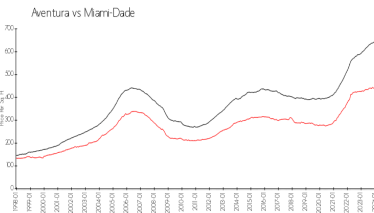

Unit 4104 - Yacht Club at Aventura

4104 - 19501 E Country Club Dr, Aventura, FL, Miami-Dade 33180

Unit Information

MLS Number: A11560417
Status: Active
Size: 750 Sq ft.
Bedrooms: 1
Full Bathrooms: 1
Half Bathrooms:
Parking Spaces: 2 Spaces, Additional Spaces Available, Guest Parking

View:
Rental Price: $3,000
List PPSF: $4
Valuated Price: $393,000
Valuated PPSF: $524

The above valuated price is a baseline figure that does not take into account any specific renovation, upgrade, split, merge, or deterioration of the unit.

Building Information

Number of units: 430
Number of active listings for rent: 41
Number of active listings for sale: 23
Building inventory for sale: 5%
Number of sales over the last 12 months: 27
Number of sales over the last 6 months: 16
Number of sales over the last 3 months: 8

Market Information

Yacht Club at Aventura:	$484/sq. ft.	Aventura:	$437/sq. ft.
Aventura:	$437/sq. ft.	Miami-Dade:	$694/sq. ft.

Inventory for Sale

Yacht Club at Aventura: 5%
Aventura: 5%
Miami-Dade: 3%

Avg. Time to Close Over Last 12 Months

Yacht Club at Aventura: 72 days
Aventura: 89 days
Miami-Dade: 81 days