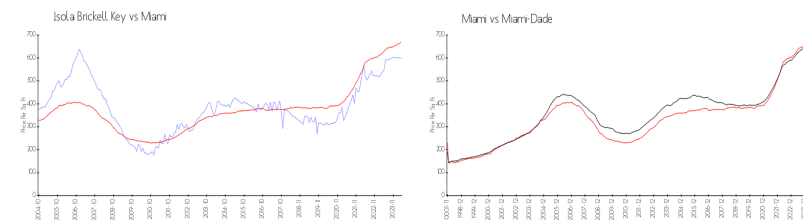

Unit 510 - Isola Brickell Key

510 - 770 Claughton Island Dr, Miami, FL, Miami-Dade 33131

Unit Information

MLS Number: A11562392
 Status: Active
 Size: 735 Sq ft.
 Bedrooms: 1
 Full Bathrooms: 1
 Half Bathrooms:
 Parking Spaces: 1 Space
 View: Bay,Ocean View,Pool Area View,Tennis Court View
 Rental Price: \$3,100
 List PPSF: \$4
 Valuated Price: \$393,000
 Valuated PPSF: \$535

The above valuated price is a baseline figure that does not take into account any specific renovation, upgrade, split, merge, or deterioration of the unit.

Building Information

Number of units: 300
 Number of active listings for rent: 23
 Number of active listings for sale: 10
 Building inventory for sale: 3%
 Number of sales over the last 12 months: 15
 Number of sales over the last 6 months: 8
 Number of sales over the last 3 months: 2

Building Association Information

Isola Brickell Key Condo association
 305-371-7007

Market Information

Isola Brickell Key:	\$600/sq. ft.	Miami:	\$669/sq. ft.
Miami:	\$669/sq. ft.	Miami-Dade:	\$698/sq. ft.

Inventory for Sale

Isola Brickell Key	3%
Miami	4%
Miami-Dade	3%

Avg. Time to Close Over Last 12 Months

Isola Brickell Key	36 days
Miami	84 days
Miami-Dade	81 days

Built in 1990 - 302 units - 23 floors