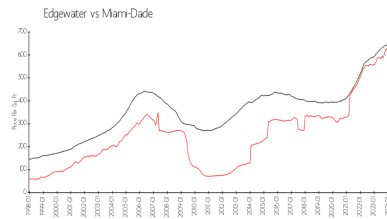

Unit 1503 - Canvas

1503 - 1600 NE 1 Ave, Edgewater, FL, Miami-Dade 33132

Unit Information

MLS Number: A11562967
Status: Active
Size: 588 Sq ft.
Bedrooms:
Full Bathrooms: 1
Half Bathrooms:
Parking Spaces:
View:
Rental Price: $3,000
List PPSF: $5
Valuated Price: $288,000
Valuated PPSF: $490

The above valuated price is a baseline figure that does not take into account any specific renovation, upgrade, split, merge, or deterioration of the unit.

Building Information

Number of units: 513
Number of active listings for rent: 0
Number of active listings for sale: 26
Building inventory for sale: 5%
Number of sales over the last 12 months: 47
Number of sales over the last 6 months: 16
Number of sales over the last 3 months: 11

Market Information

Canvas: $536/sq. ft.   Edgewater: $576/sq. ft.
Edgewater: $576/sq. ft.   Miami-Dade: $698/sq. ft.

Inventory for Sale

Canvas: 5%
Edgewater: 4%
Miami-Dade: 3%

Avg. Time to Close Over Last 12 Months

Canvas: 112 days
Edgewater: 90 days
Miami-Dade: 81 days