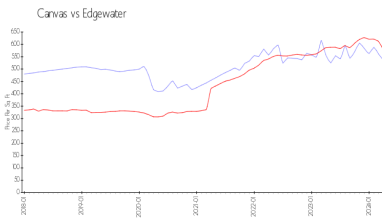

Unit 1503 - Canvas

1503 - 1600 NE 1 Ave, Edgewater, FL, Miami-Dade 33132

Unit Information

MLS Number: A11562967
 Status: Active
 Size: 588 Sq ft.
 Bedrooms:
 Full Bathrooms: 1
 Half Bathrooms:
 Parking Spaces:
 View:
 Rental Price: \$3,000
 List PPSF: \$5
 Valuated Price: \$288,000
 Valuated PPSF: \$490

The above valuated price is a baseline figure that does not take into account any specific renovation, upgrade, split, merge, or deterioration of the unit.

Building Information

Number of units: 513
 Number of active listings for rent: 0
 Number of active listings for sale: 26
 Building inventory for sale: 5%
 Number of sales over the last 12 months: 47
 Number of sales over the last 6 months: 16
 Number of sales over the last 3 months: 11

Market Information

Canvas: \$536/sq. ft. Edgewater: \$576/sq. ft.
 Edgewater: \$576/sq. ft. Miami-Dade: \$698/sq. ft.

Inventory for Sale

Canvas: 5%
 Edgewater: 4%
 Miami-Dade: 3%

Avg. Time to Close Over Last 12 Months