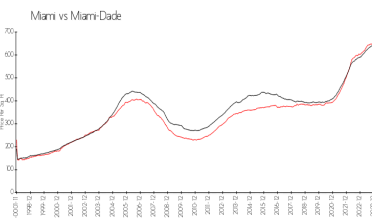

Unit 1417 - Infinity

1417 - 60 SW 13 St, Miami, FL, Miami-Dade 33130

Unit Information

MLS Number: A11564906
Status: Active
Size: 602 Sq ft.
Bedrooms: 1
Full Bathrooms: 1
Half Bathrooms: 1
Parking Spaces:
View:
Rental Price: $2,850
List PPSF: $5
Valuated Price: $213,000
Valuated PPSF: $313

The above valuated price is a baseline figure that does not take into account any specific renovation, upgrade, split, merge, or deterioration of the unit.

Building Information

Number of units: 459
Number of active listings for rent: 50
Number of active listings for sale: 20
Building inventory for sale: 4%
Number of sales over the last 12 months: 24
Number of sales over the last 6 months: 10
Number of sales over the last 3 months: 6

Building Association Information

Infinity Condominium
305.381.5715

Market Information

Infinity:	$386/sq. ft.	Miami:	$669/sq. ft.
Miami:	$669/sq. ft.	Miami-Dade:	$698/sq. ft.

Inventory for Sale

Infinity 4%
Miami 4%
Miami-Dade 3%

Avg. Time to Close Over Last 12 Months

Infinity 74 days
Miami 84 days
Miami-Dade 81 days