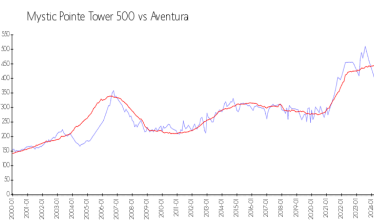

## Market Information

Mystic Pointe Tower 500:	\$464/sq. ft.	Aventura:	\$438/sq. ft.
Aventura:	\$438/sq. ft.	Miami-Dade:	\$698/sq. ft.