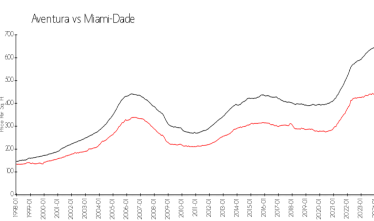

## Market Information

Mystic Pointe Tower 500:	\$464/sq. ft.	Aventura:	\$438/sq. ft.
Aventura:	\$438/sq. ft.	Miami-Dade:	\$698/sq. ft.