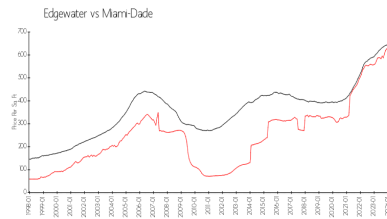

Unit 3303 - Canvas

3303 - 1600 NE 1 Ave, Edgewater, FL, Miami-Dade 33132

Unit Information

MLS Number: A11567415
Status: Active
Size: 588 Sq ft.
Bedrooms:
Full Bathrooms: 1
Half Bathrooms:
Parking Spaces:
View:
Rental Price: $2,950
List PPSF: $5
Valuated Price: $344,000
Valuated PPSF: $585

The above valuated price is a baseline figure that does not take into account any specific renovation, upgrade, split, merge, or deterioration of the unit.

Building Information

Number of units: 513
Number of active listings for rent: 0
Number of active listings for sale: 26
Building inventory for sale: 5%
Number of sales over the last 12 months: 47
Number of sales over the last 6 months: 16
Number of sales over the last 3 months: 11

Market Information

Canvas: $536/sq. ft.   Edgewater: $576/sq. ft.
Edgewater: $576/sq. ft.   Miami-Dade: $698/sq. ft.

Inventory for Sale

Canvas: 5%
Edgewater: 4%
Miami-Dade: 3%

Avg. Time to Close Over Last 12 Months

Canvas: 112 days
Edgewater: 90 days
Miami-Dade: 81 days