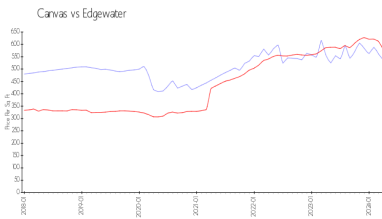

Unit 3303 - Canvas

3303 - 1600 NE 1 Ave, Edgewater, FL, Miami-Dade 33132

Unit Information

MLS Number: A11567415
 Status: Active
 Size: 588 Sq ft.
 Bedrooms:
 Full Bathrooms: 1
 Half Bathrooms:
 Parking Spaces:
 View:
 Rental Price: \$2,950
 List PPSF: \$5
 Valuated Price: \$344,000
 Valuated PPSF: \$585

The above valuated price is a baseline figure that does not take into account any specific renovation, upgrade, split, merge, or deterioration of the unit.

Building Information

Number of units: 513
 Number of active listings for rent: 0
 Number of active listings for sale: 26
 Building inventory for sale: 5%
 Number of sales over the last 12 months: 47
 Number of sales over the last 6 months: 16
 Number of sales over the last 3 months: 11

Market Information

Canvas: \$536/sq. ft. Edgewater: \$576/sq. ft.
 Edgewater: \$576/sq. ft. Miami-Dade: \$698/sq. ft.

Inventory for Sale

Canvas: 5%
 Edgewater: 4%
 Miami-Dade: 3%

Avg. Time to Close Over Last 12 Months