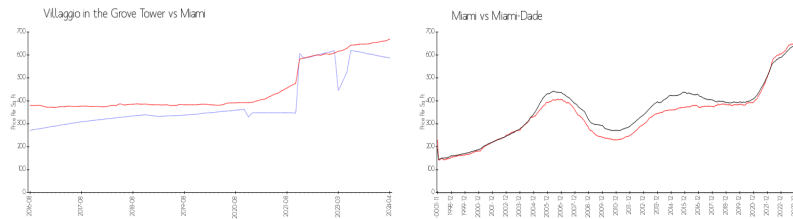

Unit 302 - Villaggio in the Grove Tower

302 - 2740 SW 28 Ter, Miami, FL, Miami-Dade 33133

Unit Information

MLS Number: A11568437
 Status: Active
 Size: 629 Sq ft.
 Bedrooms: 1
 Full Bathrooms: 1
 Half Bathrooms:
 Parking Spaces: Assigned Parking
 View:
 Rental Price: \$2,400
 List PPSF: \$4
 Valuated Price: \$362,000
 Valuated PPSF: \$576

Market Information

Villaggio in the Grove Tower: \$587/sq. ft.
 Miami: \$669/sq. ft.
 Miami-Dade: \$695/sq. ft.

Inventory for Sale

Villaggio in the Grove Tower: 5%
 Miami: 4%
 Miami-Dade: 3%

Avg. Time to Close Over Last 12 Months