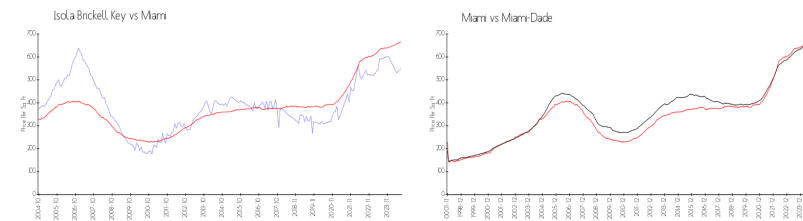

Unit 1405 - Isola Brickell Key

1405 - 770 Cloughton Island Dr, Miami, FL, Miami-Dade 33131

Unit Information

MLS Number: A11569052
 Status: Active
 Size: 708 Sq ft.
 Bedrooms: 1
 Full Bathrooms: 1
 Half Bathrooms:
 Parking Spaces:
 View:
 Rental Price: \$3,150
 List PPSF: \$4
 Valuated Price: \$397,000
 Valuated PPSF: \$561

The above valuated price is a baseline figure that does not take into account any specific renovation, upgrade, split, merge, or deterioration of the unit.

Building Information

Number of units: 300
 Number of active listings for rent: 23
 Number of active listings for sale: 24
 Building inventory for sale: 8%
 Number of sales over the last 12 months: 10
 Number of sales over the last 6 months: 4
 Number of sales over the last 3 months: 1

Building Association Information

Isola Brickell Key Condo association
 305-371-7007

Market Information

Isola Brickell Key:	\$549/sq. ft.	Miami:	\$665/sq. ft.
Miami:	\$665/sq. ft.	Miami-Dade:	\$696/sq. ft.

Inventory for Sale

Isola Brickell Key: 8%
 Miami: 4%
 Miami-Dade: 4%

Avg. Time to Close Over Last 12 Months

Isola Brickell Key: 49 days
 Miami: 85 days
 Miami-Dade: 84 days