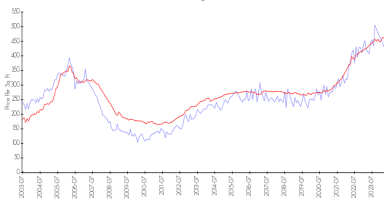

Unit 514 - Grand View Palace

514 - 7601 E Treasure Dr, North Bay Village, FL, Miami-Dade 33141

Unit Information

MLS Number:	A11571176
Status:	Active
Size:	1,030 Sq ft.
Bedrooms:	2
Full Bathrooms:	2
Half Bathrooms:	
Parking Spaces:	2 Spaces
View:	Intracoastal View,Other View
Rental Price:	$2,650
List PPSF:	$3
Valuated Price:	$393,000
Valuated PPSF:	$382

The above valuated price is a baseline figure that does not take into account any specific renovation, upgrade, split, merge, or deterioration of the unit.

Building Information

Number of units:	513
Number of active listings for rent:	9
Number of active listings for sale:	15
Building inventory for sale:	2%
Number of sales over the last 12 months:	15
Number of sales over the last 6 months:	5
Number of sales over the last 3 months:	2

Building Association Information

Grandview Palace Condominium Association, Inc
(305) 861-7512
management office: (305) 861-7512

Market Information

Grand View Palace vs North Bay Village