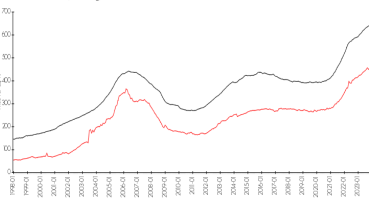

Grand View Palace: \$423/sq. ft.
 North Bay Village: \$461/sq. ft.

North Bay Village: \$461/sq. ft.
 Miami-Dade: \$698/sq. ft.

Inventory for Sale

Grand View Palace	3%
North Bay Village	3%
Miami-Dade	3%

Avg. Time to Close Over Last 12 Months