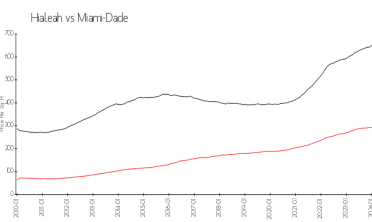

Recent Sales

Unit #	Size	Closing Date	Sale Price	PPSF
201	1,328 sq ft	Mar 2024	\$399,900	\$301
104	1,544 sq ft	Sep 2023	\$426,000	\$276
201	1,328 sq ft	May 2023	\$360,000	\$271

Market Information

Tropical Landings: \$273/sq. ft.
 Hialeah: \$298/sq. ft.
 Hialeah: \$298/sq. ft.
 Miami-Dade: \$698/sq. ft.