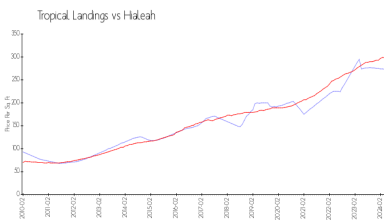

Recent Sales

Unit #	Size	Closing Date	Sale Price	PPSF
201	1,328 sq ft	Mar 2024	\$399,900	\$301
104	1,544 sq ft	Sep 2023	\$426,000	\$276
201	1,328 sq ft	May 2023	\$360,000	\$271

Market Information

Tropical Landings: \$273/sq. ft.
 Hialeah: \$298/sq. ft.
 Hialeah: \$298/sq. ft.
 Miami-Dade: \$698/sq. ft.