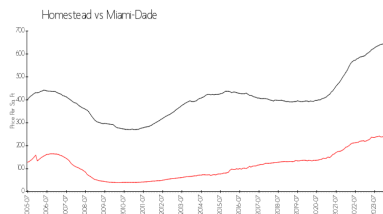

Homestead: $240/sq. ft.
Miami-Dade: $698/sq. ft.

Inventory for Sale