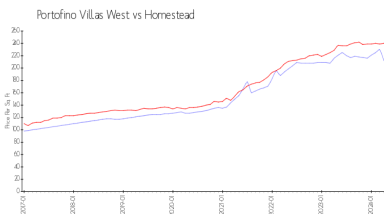

Market Information

Portofino Villas West: \$212/sq. ft.
 Homestead: \$240/sq. ft.

Homestead: \$240/sq. ft.
 Miami-Dade: \$698/sq. ft.

Inventory for Sale

| | |
|-----------------------|----|
| Portofino Villas West | 0% |
| Homestead | 2% |
| Miami-Dade | 3% |