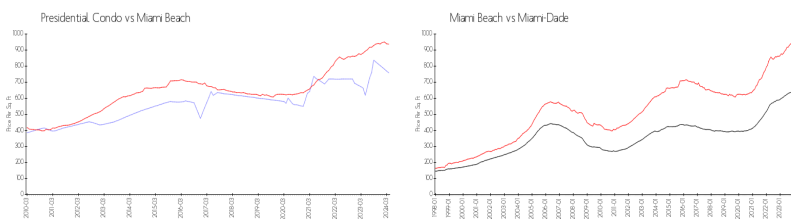

The above valuated price is a baseline figure that does not take into account any specific renovation, upgrade, split, merge, or deterioration of the unit.

Building Information

Number of units: 236
 Number of active listings for rent: 0
 Number of active listings for sale: 8
 Building inventory for sale: 3%
 Number of sales over the last 12 months: 15
 Number of sales over the last 6 months: 6
 Number of sales over the last 3 months: 2

Building Association Information

Presidential Condominium
 Address: 401 Ocean Dr # 200,
 Miami Beach, FL 33139,
 Phone: +1 305-673-4965
 Suggest an edit · Own this bu

Market Information

Presidential Condo: \$758/sq. ft.
 Miami Beach: \$937/sq. ft.
 Miami Beach: \$937/sq. ft.
 Miami-Dade: \$694/sq. ft.