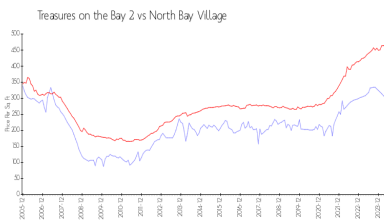

Building Association Information

Treasures on the Bay 3 condominium Association
 (305) 865-8965

Market Information

Treasures on the Bay 2: \$303/sq. ft.
 North Bay Village: \$465/sq. ft.
 North Bay Village: \$465/sq. ft.
 Miami-Dade: \$694/sq. ft.