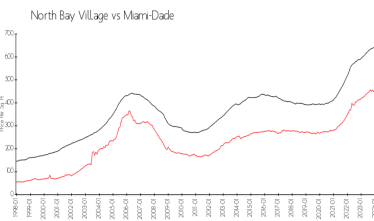

Building Association Information

Treasures on the Bay 3 condominium Association
 (305) 865-8965

Market Information

Treasures on the Bay 2: \$303/sq. ft.
 North Bay Village: \$465/sq. ft.
 North Bay Village: \$465/sq. ft.
 Miami-Dade: \$694/sq. ft.