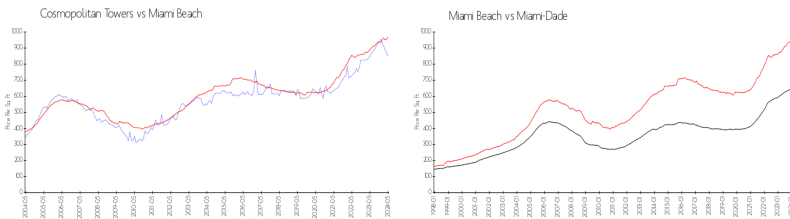

Building Association Information

The Cosmopolitan Residence
 (305) 535-1280

Market Information

Cosmopolitan Towers:	\$848/sq. ft.	Miami Beach:	\$970/sq. ft.
Miami Beach:	\$970/sq. ft.	Miami-Dade:	\$705/sq. ft.