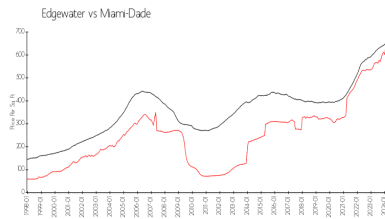

Market Information

Canvas: \$542/sq. ft.
Edgewater: \$652/sq. ft.

Edgewater: \$652/sq. ft.
Miami-Dade: \$705/sq. ft.

Inventory for Sale

Canvas	5%
Edgewater	4%
Miami-Dade	3%

Avg. Time to Close Over Last 12 Months

Canvas	115 days
Edgewater	87 days
Miami-Dade	82 days