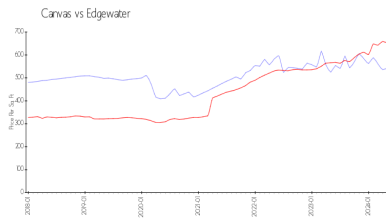

Unit 1614 - Canvas

1614 - 1600 NE 1 Ave, Edgewater, FL, Miami-Dade 33132

Unit Information

MLS Number:	A11577760
Status:	Pending
Size:	857 Sq ft.
Bedrooms:	1
Full Bathrooms:	1
Half Bathrooms:	1
Parking Spaces:	1 Space,Assigned Parking,Valet Parking
View:	Other View
Rental Price:	$3,000
List PPSF:	$4
Valuated Price:	$428,000
Valuated PPSF:	$499

The above valuated price is a baseline figure that does not take into account any specific renovation, upgrade, split, merge, or deterioration of the unit.

Building Information

Number of units:	513
Number of active listings for rent:	0
Number of active listings for sale:	27
Building inventory for sale:	5%
Number of sales over the last 12 months:	52
Number of sales over the last 6 months:	23
Number of sales over the last 3 months:	14

Market Information

Canvas: $542/sq. ft.
Edgewater: $652/sq. ft.