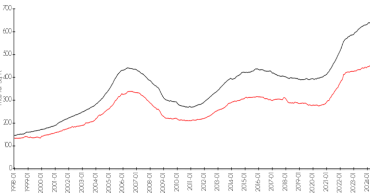

The above valuated price is a baseline figure that does not take into account any specific renovation, upgrade, split, merge, or deterioration of the unit.

Building Information

Number of units: 430
 Number of active listings for rent: 41
 Number of active listings for sale: 35
 Building inventory for sale: 8%
 Number of sales over the last 12 months: 24
 Number of sales over the last 6 months: 9
 Number of sales over the last 3 months: 4

Market Information

Yacht Club at Aventura vs Aventura

Aventura vs Miami-Dade

Yacht Club at Aventura:	\$411/sq. ft.	Aventura:	\$434/sq. ft.
Aventura:	\$434/sq. ft.	Miami-Dade:	\$694/sq. ft.

Inventory for Sale