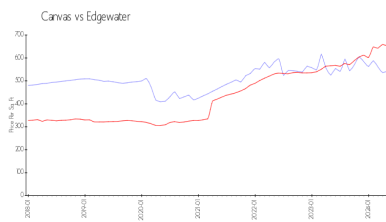

Unit 3701 - Canvas

3701 - 1600 NE 1 Ave, Edgewater, FL, Miami-Dade 33132

Unit Information

MLS Number: A11579119
Status: Active
Size: 853 Sq ft.
Bedrooms: 1
Full Bathrooms: 1
Half Bathrooms: 1
Parking Spaces:
View: Ocean View
Rental Price: $4,000
List PPSF: $5
Valuated Price: $525,000
Valuated PPSF: $615

The above valuated price is a baseline figure that does not take into account any specific renovation, upgrade, split, merge, or deterioration of the unit.

Building Information

Number of units: 513
Number of active listings for rent: 0
Number of active listings for sale: 27
Building inventory for sale: 5%
Number of sales over the last 12 months: 52
Number of sales over the last 6 months: 23
Number of sales over the last 3 months: 14

Market Information

Canvas: $542/sq. ft.   Edgewater: $652/sq. ft.
Edgewater: $652/sq. ft.   Miami-Dade: $705/sq. ft.

Inventory for Sale

Canvas: 5%
Edgewater: 4%
Miami-Dade: 3%

Avg. Time to Close Over Last 12 Months

Canvas: 115 days
Edgewater: 87 days
Miami-Dade: 82 days