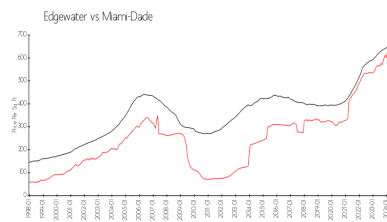

Unit 3701 - Canvas

3701 - 1600 NE 1 Ave, Edgewater, FL, Miami-Dade 33132

Unit Information

MLS Number: A11579119
Status: Active
Size: 853 Sq ft.
Bedrooms: 1
Full Bathrooms: 1
Half Bathrooms: 1
Parking Spaces:
View: Ocean View
Rental Price: $4,000
List PPSF: $5
Valuated Price: $525,000
Valuated PPSF: $615

The above valuated price is a baseline figure that does not take into account any specific renovation, upgrade, split, merge, or deterioration of the unit.

Building Information

Number of units: 513
Number of active listings for rent: 0
Number of active listings for sale: 27
Building inventory for sale: 5%
Number of sales over the last 12 months: 52
Number of sales over the last 6 months: 23
Number of sales over the last 3 months: 14

Market Information

Canvas: $542/sq. ft.   Edgewater: $652/sq. ft.
Edgewater: $652/sq. ft.   Miami-Dade: $705/sq. ft.

Inventory for Sale

Canvas: 5%
Edgewater: 4%
Miami-Dade: 3%

Avg. Time to Close Over Last 12 Months

Canvas: 115 days
Edgewater: 87 days
Miami-Dade: 82 days