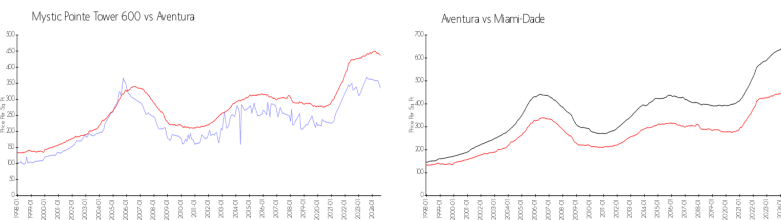

Building Association Information

Mystic Pointe Tower 600 Condominium
 (305) 932-4165

Market Information

Mystic Pointe Tower 600:	\$335/sq. ft.	Aventura:	\$437/sq. ft.
Aventura:	\$437/sq. ft.	Miami-Dade:	\$696/sq. ft.

Inventory for Sale

Mystic Pointe Tower 600	6%
Aventura	6%
Miami-Dade	4%

Avg. Time to Close Over Last 12 Months

Mystic Pointe Tower 600	64 days
Aventura	97 days
Miami-Dade	84 days