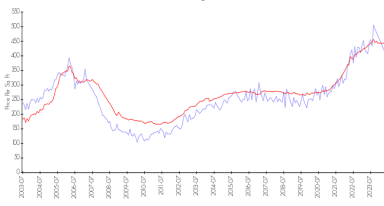

Unit 601 - Grand View Palace

601 - 7601 E Treasure Dr, North Bay Village, FL, Miami-Dade 33141

Unit Information

MLS Number:	A11581762
Status:	Active
Size:	705 Sq ft.
Bedrooms:	1
Full Bathrooms:	1
Half Bathrooms:	1
Parking Spaces:	1 Space
View:	Ocean View,Other View
Rental Price:	$2,000
List PPSF:	$3
Valuated Price:	$215,000
Valuated PPSF:	$305

The above valuated price is a baseline figure that does not take into account any specific renovation, upgrade, split, merge, or deterioration of the unit.

Building Information

Number of units:	513
Number of active listings for rent:	9
Number of active listings for sale:	18
Building inventory for sale:	3%
Number of sales over the last 12 months:	12
Number of sales over the last 6 months:	5
Number of sales over the last 3 months:	3

Building Association Information

Grandview Palace Condominium Association, Inc
(305) 861-7512
managment office: (305) 861-7512

Market Information

Grand View Palace vs North Bay Village