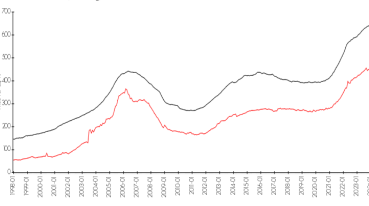

Grand View Palace: \$408/sq. ft.
 North Bay Village: \$441/sq. ft.

North Bay Village: \$441/sq. ft.
 Miami-Dade: \$705/sq. ft.

Inventory for Sale

Grand View Palace	4%
North Bay Village	3%
Miami-Dade	3%

Avg. Time to Close Over Last 12 Months