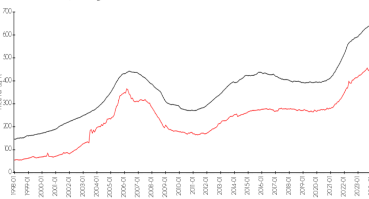

## Market Information

Grand View Palace vs North Bay Village

North Bay Village vs Miami-Dade

Grand View Palace: \$408/sq. ft.  
 North Bay Village: \$441/sq. ft.

North Bay Village: \$441/sq. ft.  
 Miami-Dade: \$705/sq. ft.