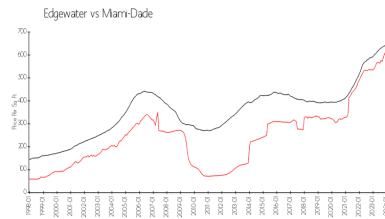

Unit 1708 - Canvas

1708 - 1600 NE 1 Ave, Edgewater, FL, Miami-Dade 33132

Unit Information

MLS Number:	A11583580
Status:	Active
Size:	882 Sq ft.
Bedrooms:	2
Full Bathrooms:	2
Half Bathrooms:	
Parking Spaces:	1 Space,Assigned Parking
View:	
Rental Price:	$3,600
List PPSF:	$4
Valuated Price:	$445,000
Valuated PPSF:	$505

The above valuated price is a baseline figure that does not take into account any specific renovation, upgrade, split, merge, or deterioration of the unit.

Building Information

Number of units:	513
Number of active listings for rent:	0
Number of active listings for sale:	27
Building inventory for sale:	5%
Number of sales over the last 12 months:	52
Number of sales over the last 6 months:	23
Number of sales over the last 3 months:	14

Market Information

Canvas:	$542/sq. ft.	Edgewater:	$652/sq. ft.
Edgewater:	$652/sq. ft.	Miami-Dade:	$705/sq. ft.

Inventory for Sale

Canvas	5%
Edgewater	4%
Miami-Dade	3%

Avg. Time to Close Over Last 12 Months

Canvas	115 days
Edgewater	87 days
Miami-Dade	82 days