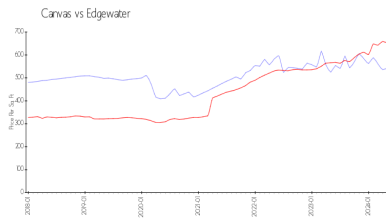

Unit 1708 - Canvas

1708 - 1600 NE 1 Ave, Edgewater, FL, Miami-Dade 33132

Unit Information

MLS Number:	A11583580
Status:	Active
Size:	882 Sq ft.
Bedrooms:	2
Full Bathrooms:	2
Half Bathrooms:	
Parking Spaces:	1 Space,Assigned Parking
View:	
Rental Price:	$3,600
List PPSF:	$4
Valuated Price:	$445,000
Valuated PPSF:	$505

The above valuated price is a baseline figure that does not take into account any specific renovation, upgrade, split, merge, or deterioration of the unit.

Building Information

Number of units:	513
Number of active listings for rent:	0
Number of active listings for sale:	27
Building inventory for sale:	5%
Number of sales over the last 12 months:	52
Number of sales over the last 6 months:	23
Number of sales over the last 3 months:	14

Market Information

Canvas:	$542/sq. ft.	Edgewater:	$652/sq. ft.
Edgewater:	$652/sq. ft.	Miami-Dade:	$705/sq. ft.

Inventory for Sale

Canvas	5%
Edgewater	4%
Miami-Dade	3%

Avg. Time to Close Over Last 12 Months

Canvas	115 days
Edgewater	87 days
Miami-Dade	82 days