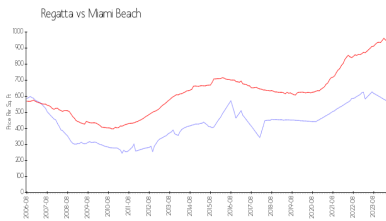

Unit 408 - Regatta

408 - 6580 Indian Creek Dr, Miami Beach, FL, Miami-Dade 33141

Unit Information

MLS Number: A11587233
 Status: Active
 Size: 1,126 Sq ft.
 Bedrooms: 2
 Full Bathrooms: 2
 Half Bathrooms:
 Parking Spaces:
 View: Intracoastal View, Water View
 Rental Price: \$5,400
 List PPSF: \$5
 Valuated Price: \$611,000
 Valuated PPSF: \$543

Market Information

Regatta: \$541/sq. ft. Miami Beach: \$968/sq. ft.
 Miami Beach: \$968/sq. ft. Miami-Dade: \$703/sq. ft.

Inventory for Sale

Regatta: 4%
 Miami Beach: 4%
 Miami-Dade: 3%

Avg. Time to Close Over Last 12 Months