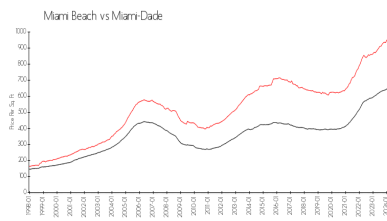

Market Information

Regatta: \$541/sq. ft. Miami Beach: \$968/sq. ft.
 Miami Beach: \$968/sq. ft. Miami-Dade: \$703/sq. ft.

Inventory for Sale

Regatta: 4%
 Miami Beach: 4%
 Miami-Dade: 3%

Avg. Time to Close Over Last 12 Months