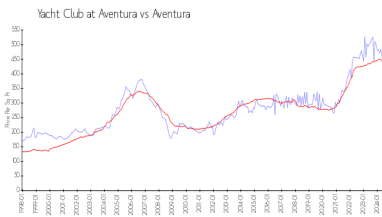

Unit 4202 - Yacht Club at Aventura

4202 - 19501 E Country Club Dr, Aventura, FL, Miami-Dade 33180

Unit Information

MLS Number:	A11587724
Status:	Active
Size:	1,100 Sq ft.
Bedrooms:	2
Full Bathrooms:	2
Half Bathrooms:	
Parking Spaces:	1 Space, Additional Spaces Available
View:	
Rental Price:	\$4,500
List PPSF:	\$4
Valuated Price:	\$511,000
Valuated PPSF:	\$465

Market Information

Yacht Club at Aventura:	\$425/sq. ft.	Aventura:	\$439/sq. ft.
Aventura:	\$439/sq. ft.	Miami-Dade:	\$697/sq. ft.

Inventory for Sale

Yacht Club at Aventura	6%
Aventura	5%
Miami-Dade	4%

Avg. Time to Close Over Last 12 Months