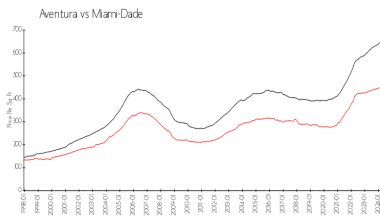

Unit 4202 - Yacht Club at Aventura

4202 - 19501 E Country Club Dr, Aventura, FL, Miami-Dade 33180

Unit Information

MLS Number:	A11587724
Status:	Active
Size:	1,100 Sq ft.
Bedrooms:	2
Full Bathrooms:	2
Half Bathrooms:	
Parking Spaces:	1 Space, Additional Spaces Available
View:	
Rental Price:	$4,500
List PPSF:	$4
Valuated Price:	$511,000
Valuated PPSF:	$465

The above valuated price is a baseline figure that does not take into account any specific renovation, upgrade, split, merge, or deterioration of the unit.

Building Information

Number of units:	430
Number of active listings for rent:	41
Number of active listings for sale:	24
Building inventory for sale:	5%
Number of sales over the last 12 months:	25
Number of sales over the last 6 months:	11
Number of sales over the last 3 months:	3

Market Information

Yacht Club at Aventura:	$425/sq. ft.	Aventura:	$439/sq. ft.
Aventura:	$439/sq. ft.	Miami-Dade:	$697/sq. ft.

Inventory for Sale

Yacht Club at Aventura	6%
Aventura	5%
Miami-Dade	4%

Avg. Time to Close Over Last 12 Months

Yacht Club at Aventura	79 days
Aventura	97 days
Miami-Dade	84 days