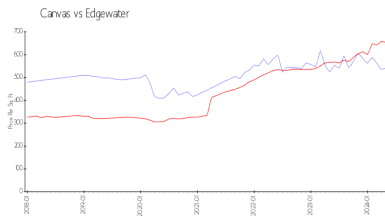

Unit 3111 - Canvas

3111 - 1600 NE 1 Ave, Edgewater, FL, Miami-Dade 33132

Unit Information

MLS Number: A11587808
 Status: Active
 Size: 865 Sq ft.
 Bedrooms: 1
 Full Bathrooms: 1
 Half Bathrooms: 1
 Parking Spaces: 1 Space,Assigned Parking,Covered Parking
 View: Other View
 Rental Price: \$3,600
 List PPSF: \$4
 Valuated Price: \$502,000
 Valuated PPSF: \$580

The above valuated price is a baseline figure that does not take into account any specific renovation, upgrade, split, merge, or deterioration of the unit.

Building Information

Number of units: 513
 Number of active listings for rent: 0
 Number of active listings for sale: 27
 Building inventory for sale: 5%
 Number of sales over the last 12 months: 52
 Number of sales over the last 6 months: 23
 Number of sales over the last 3 months: 14

Market Information

Canvas: \$542/sq. ft.
 Edgewater: \$652/sq. ft.

Edgewater: \$652/sq. ft.
 Miami-Dade: \$705/sq. ft.

Inventory for Sale

Canvas: 5%
 Edgewater: 4%
 Miami-Dade: 3%

Avg. Time to Close Over Last 12 Months