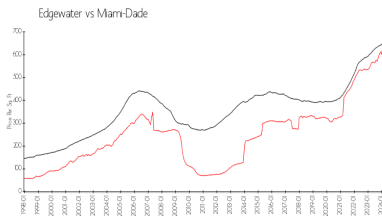

Unit 3111 - Canvas

3111 - 1600 NE 1 Ave, Edgewater, FL, Miami-Dade 33132

Unit Information

MLS Number: A11587808
 Status: Active
 Size: 865 Sq ft.
 Bedrooms: 1
 Full Bathrooms: 1
 Half Bathrooms: 1
 Parking Spaces: 1 Space,Assigned Parking,Covered Parking
 View: Other View
 Rental Price: \$3,600
 List PPSF: \$4
 Valuated Price: \$502,000
 Valuated PPSF: \$580

Market Information

Canvas: \$542/sq. ft.
 Edgewater: \$652/sq. ft.

Edgewater: \$652/sq. ft.
 Miami-Dade: \$705/sq. ft.

Inventory for Sale

Canvas: 5%
 Edgewater: 4%
 Miami-Dade: 3%

Avg. Time to Close Over Last 12 Months