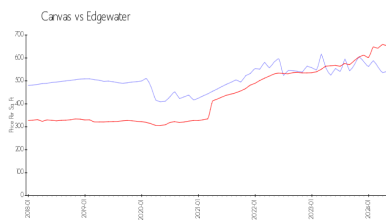

Unit 1617 - Canvas

1617 - 1600 NE 1 Ave, Edgewater, FL, Miami-Dade 33132

Unit Information

MLS Number: A11589162
 Status: Active
 Size: 0 Sq ft.
 Bedrooms: 1
 Full Bathrooms: 1
 Half Bathrooms:
 Parking Spaces: 1 Space, Additional Spaces Available
 View:
 Rental Price: \$3,100
 Valuated Price: \$376,000
 Valuated PPSF: \$500

The above valuated price is a baseline figure that does not take into account any specific renovation, upgrade, split, merge, or deterioration of the unit.

Building Information

Number of units: 513
 Number of active listings for rent: 0
 Number of active listings for sale: 27
 Building inventory for sale: 5%
 Number of sales over the last 12 months: 52
 Number of sales over the last 6 months: 23
 Number of sales over the last 3 months: 14

Market Information

Canvas: \$542/sq. ft. Edgewater: \$652/sq. ft.
 Edgewater: \$652/sq. ft. Miami-Dade: \$705/sq. ft.

Inventory for Sale

Canvas: 5%
 Edgewater: 4%
 Miami-Dade: 3%

Avg. Time to Close Over Last 12 Months