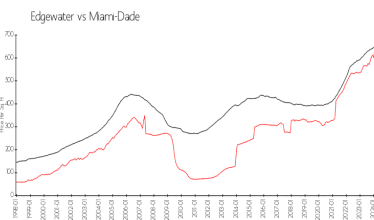

Unit 1617 - Canvas

1617 - 1600 NE 1 Ave, Edgewater, FL, Miami-Dade 33132

Unit Information

MLS Number: A11589162
Status: Active
Size: 0 Sq ft.
Bedrooms: 1
Full Bathrooms: 1
Half Bathrooms:
Parking Spaces: 1 Space, Additional Spaces Available
View:
Rental Price: $3,100
Valuated Price: $376,000
Valuated PPSF: $500

The above valuated price is a baseline figure that does not take into account any specific renovation, upgrade, split, merge, or deterioration of the unit.

Building Information

Number of units: 513
Number of active listings for rent: 0
Number of active listings for sale: 27
Building inventory for sale: 5%
Number of sales over the last 12 months: 52
Number of sales over the last 6 months: 23
Number of sales over the last 3 months: 14

Market Information

Canvas: $542/sq. ft.   Edgewater: $652/sq. ft.
Edgewater: $652/sq. ft.   Miami-Dade: $705/sq. ft.

Inventory for Sale

Canvas: 5%
Edgewater: 4%
Miami-Dade: 3%

Avg. Time to Close Over Last 12 Months

Canvas: 115 days
Edgewater: 87 days
Miami-Dade: 82 days