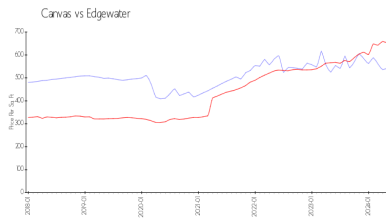

Unit 3215 - Canvas

3215 - 1600 NE 1 Ave, Edgewater, FL, Miami-Dade 33132

Unit Information

MLS Number: A11589420
Status: Active
Size: 850 Sq ft.
Bedrooms: 1
Full Bathrooms: 1
Half Bathrooms: 1
Parking Spaces:
View:
Rental Price: $3,300
List PPSF: $4
Valuated Price: $498,000
Valuated PPSF: $586

The above valuated price is a baseline figure that does not take into account any specific renovation, upgrade, split, merge, or deterioration of the unit.

Building Information

Number of units: 513
Number of active listings for rent: 0
Number of active listings for sale: 27
Building inventory for sale: 5%
Number of sales over the last 12 months: 52
Number of sales over the last 6 months: 23
Number of sales over the last 3 months: 14

Market Information

Canvas: $542/sq. ft.   Edgewater: $652/sq. ft.
Edgewater: $652/sq. ft.   Miami-Dade: $705/sq. ft.

Inventory for Sale

Canvas: 5%
Edgewater: 4%
Miami-Dade: 3%

Avg. Time to Close Over Last 12 Months

Canvas: 115 days
Edgewater: 87 days
Miami-Dade: 82 days