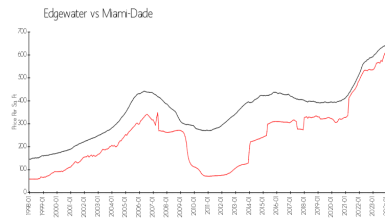

Unit 3215 - Canvas

3215 - 1600 NE 1 Ave, Edgewater, FL, Miami-Dade 33132

Unit Information

MLS Number: A11589420
Status: Active
Size: 850 Sq ft.
Bedrooms: 1
Full Bathrooms: 1
Half Bathrooms: 1
Parking Spaces:
View:
Rental Price: $3,300
List PPSF: $4
Valuated Price: $498,000
Valuated PPSF: $586

The above valuated price is a baseline figure that does not take into account any specific renovation, upgrade, split, merge, or deterioration of the unit.

Building Information

Number of units: 513
Number of active listings for rent: 0
Number of active listings for sale: 27
Building inventory for sale: 5%
Number of sales over the last 12 months: 52
Number of sales over the last 6 months: 23
Number of sales over the last 3 months: 14

Market Information

Canvas: $542/sq. ft.   Edgewater: $652/sq. ft.
Edgewater: $652/sq. ft.   Miami-Dade: $705/sq. ft.

Inventory for Sale

Canvas: 5%
Edgewater: 4%
Miami-Dade: 3%

Avg. Time to Close Over Last 12 Months

Canvas: 115 days
Edgewater: 87 days
Miami-Dade: 82 days