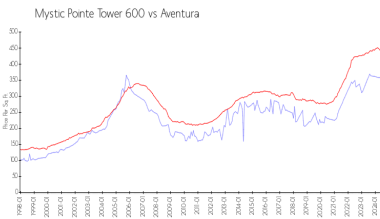

Building Association Information

Mystic Pointe Tower 600 Condominium
 (305) 932-4165

Market Information

Mystic Pointe Tower 600:	\$335/sq. ft.	Aventura:	\$438/sq. ft.
Aventura:	\$438/sq. ft.	Miami-Dade:	\$696/sq. ft.

Inventory for Sale

Mystic Pointe Tower 600	8%
Aventura	6%
Miami-Dade	4%

Avg. Time to Close Over Last 12 Months

Mystic Pointe Tower 600	66 days
Aventura	101 days
Miami-Dade	85 days