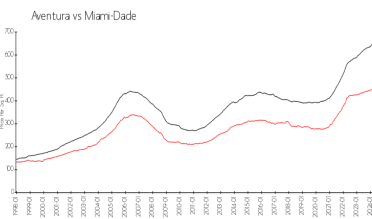

Building Association Information

Mystic Pointe Tower 600 Condominium
 (305) 932-4165

Market Information

Mystic Pointe Tower 600:	\$335/sq. ft.	Aventura:	\$438/sq. ft.
Aventura:	\$438/sq. ft.	Miami-Dade:	\$696/sq. ft.