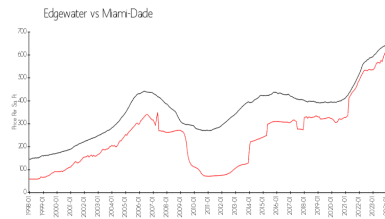

Market Information

Canvas: \$542/sq. ft.
Edgewater: \$652/sq. ft.

Edgewater: \$652/sq. ft.
Miami-Dade: \$705/sq. ft.

Inventory for Sale

Canvas	5%
Edgewater	4%
Miami-Dade	3%

Avg. Time to Close Over Last 12 Months

Canvas	115 days
Edgewater	87 days
Miami-Dade	82 days