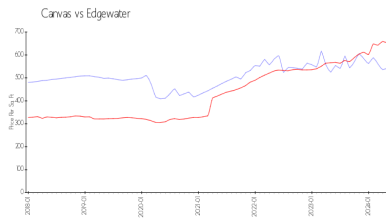

Unit 1915 - Canvas

1915 - 1600 NE 1 Ave, Edgewater, FL, Miami-Dade 33132

Unit Information

MLS Number:	A11596463
Status:	Active
Size:	850 Sq ft.
Bedrooms:	1
Full Bathrooms:	1
Half Bathrooms:	1
Parking Spaces:	1 Space, Additional Spaces Available
View:	Other View
Rental Price:	$3,150
List PPSF:	$4
Valuated Price:	$437,000
Valuated PPSF:	$514

The above valuated price is a baseline figure that does not take into account any specific renovation, upgrade, split, merge, or deterioration of the unit.

Building Information

Number of units:	513
Number of active listings for rent:	0
Number of active listings for sale:	27
Building inventory for sale:	5%
Number of sales over the last 12 months:	52
Number of sales over the last 6 months:	23
Number of sales over the last 3 months:	14

Market Information

Canvas: $542/sq. ft.
Edgewater: $652/sq. ft.