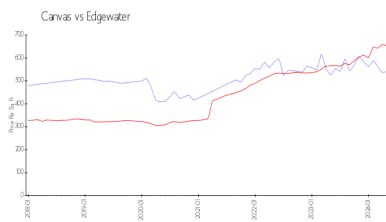

Unit 1901 - Canvas

1901 - 1600 NE 1 Ave, Edgewater, FL, Miami-Dade 33132

Unit Information

MLS Number: A11600889
Status: Active
Size: 2,020 Sq ft.
Bedrooms: 3
Full Bathrooms: 3
Half Bathrooms: 1
Parking Spaces:
View: Bay, Other View
Rental Price: $7,990
List PPSF: $4
Valuated Price: $439,000
Valuated PPSF: $515

The above valuated price is a baseline figure that does not take into account any specific renovation, upgrade, split, merge, or deterioration of the unit.

Building Information

Number of units: 513
Number of active listings for rent: 0
Number of active listings for sale: 27
Building inventory for sale: 5%
Number of sales over the last 12 months: 52
Number of sales over the last 6 months: 23
Number of sales over the last 3 months: 14

Market Information

Canvas: $542/sq. ft.   Edgewater: $652/sq. ft.
Edgewater: $652/sq. ft.   Miami-Dade: $705/sq. ft.

Inventory for Sale

Canvas: 5%
Edgewater: 4%
Miami-Dade: 3%

Avg. Time to Close Over Last 12 Months

Canvas: 115 days
Edgewater: 87 days
Miami-Dade: 82 days