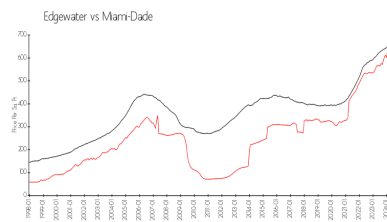

Unit 1901 - Canvas

1901 - 1600 NE 1 Ave, Edgewater, FL, Miami-Dade 33132

Unit Information

MLS Number: A11600889
Status: Active
Size: 2,020 Sq ft.
Bedrooms: 3
Full Bathrooms: 3
Half Bathrooms: 1
Parking Spaces:
View: Bay, Other View
Rental Price: $7,990
List PPSF: $4
Valuated Price: $439,000
Valuated PPSF: $515

The above valuated price is a baseline figure that does not take into account any specific renovation, upgrade, split, merge, or deterioration of the unit.

Building Information

Number of units: 513
Number of active listings for rent: 0
Number of active listings for sale: 27
Building inventory for sale: 5%
Number of sales over the last 12 months: 52
Number of sales over the last 6 months: 23
Number of sales over the last 3 months: 14

Market Information

Canvas: $542/sq. ft.   Edgewater: $652/sq. ft.
Edgewater: $652/sq. ft.   Miami-Dade: $705/sq. ft.

Inventory for Sale

Canvas: 5%
Edgewater: 4%
Miami-Dade: 3%

Avg. Time to Close Over Last 12 Months

Canvas: 115 days
Edgewater: 87 days
Miami-Dade: 82 days