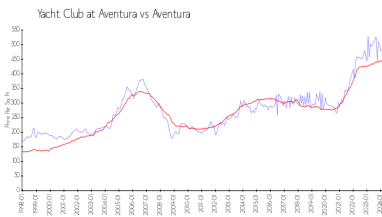

Unit 9208 - Yacht Club at Aventura

9208 - 19501 E Country Club Dr, Aventura, FL, Miami-Dade 33180

Unit Information

MLS Number:	A11601607
Status:	Active
Size:	1,320 Sq ft.
Bedrooms:	3
Full Bathrooms:	2
Half Bathrooms:	
Parking Spaces:	2 Spaces,Guest Parking,Not Assigned
View:	
Rental Price:	\$4,500
List PPSF:	\$3
Valuated Price:	\$577,000
Valuated PPSF:	\$437

Market Information

Yacht Club at Aventura:	\$436/sq. ft.	Aventura:	\$437/sq. ft.
Aventura:	\$437/sq. ft.	Miami-Dade:	\$705/sq. ft.

Inventory for Sale

Yacht Club at Aventura	4%
Aventura	4%
Miami-Dade	3%

Avg. Time to Close Over Last 12 Months