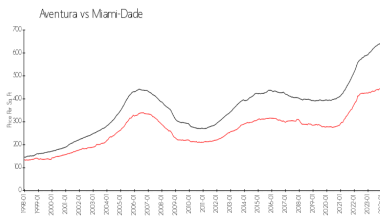

Market Information

Yacht Club at Aventura:	$436/sq. ft.	Aventura:	$437/sq. ft.
Aventura:	$437/sq. ft.	Miami-Dade:	$705/sq. ft.

Inventory for Sale

Yacht Club at Aventura	4%
Aventura	4%
Miami-Dade	3%

Avg. Time to Close Over Last 12 Months

Yacht Club at Aventura	72 days
Aventura	91 days
Miami-Dade	81 days