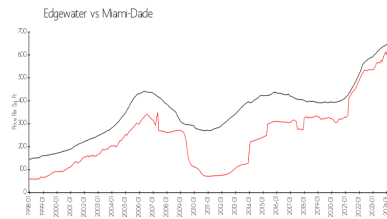

Unit 3002 - Canvas

3002 - 1600 NE 1 Ave, Edgewater, FL, Miami-Dade 33132

Unit Information

MLS Number: A11601849
Status: Pending
Size: 580 Sq ft.
Bedrooms:
Full Bathrooms: 1
Half Bathrooms:
Parking Spaces: 2 Spaces, Parking Garage
View: Bay, Water View
Rental Price: $2,600
List PPSF: $4
Valuated Price: $333,000
Valuated PPSF: $574

The above valuated price is a baseline figure that does not take into account any specific renovation, upgrade, split, merge, or deterioration of the unit.

Building Information

Number of units: 513
Number of active listings for rent: 0
Number of active listings for sale: 27
Building inventory for sale: 5%
Number of sales over the last 12 months: 52
Number of sales over the last 6 months: 23
Number of sales over the last 3 months: 14

Market Information

Canvas: $542/sq. ft.   Edgewater: $652/sq. ft.
Edgewater: $652/sq. ft.   Miami-Dade: $705/sq. ft.

Inventory for Sale

Canvas: 5%
Edgewater: 4%
Miami-Dade: 3%

Avg. Time to Close Over Last 12 Months

Canvas: 115 days
Edgewater: 87 days
Miami-Dade: 82 days