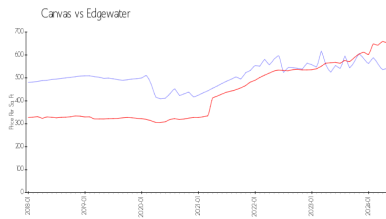

Unit 3002 - Canvas

3002 - 1600 NE 1 Ave, Edgewater, FL, Miami-Dade 33132

Unit Information

MLS Number: A11601849
Status: Pending
Size: 580 Sq ft.
Bedrooms:
Full Bathrooms: 1
Half Bathrooms:
Parking Spaces: 2 Spaces, Parking Garage
View: Bay, Water View
Rental Price: $2,600
List PPSF: $4
Valuated Price: $333,000
Valuated PPSF: $574

The above valuated price is a baseline figure that does not take into account any specific renovation, upgrade, split, merge, or deterioration of the unit.

Building Information

Number of units: 513
Number of active listings for rent: 0
Number of active listings for sale: 27
Building inventory for sale: 5%
Number of sales over the last 12 months: 52
Number of sales over the last 6 months: 23
Number of sales over the last 3 months: 14

Market Information

Canvas: $542/sq. ft.   Edgewater: $652/sq. ft.
Edgewater: $652/sq. ft.   Miami-Dade: $705/sq. ft.

Inventory for Sale

Canvas: 5%
Edgewater: 4%
Miami-Dade: 3%

Avg. Time to Close Over Last 12 Months

Canvas: 115 days
Edgewater: 87 days
Miami-Dade: 82 days