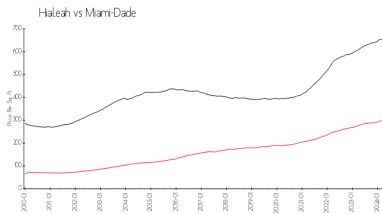

Unit 6914 NW 174th Ter # R100 - Shoma Homes Villas I

6914 NW 174th Ter # R100 - 6900 NW 174 Ter, Hialeah, FL, Miami-Dade 33015

Unit Information

MLS Number: A11601990
Status: Active
Size: 1,500 Sq ft.
Bedrooms: 4
Full Bathrooms: 3
Half Bathrooms:
Parking Spaces:
View: None
Rental Price: $3,300
List PPSF: $2
Valuated Price: $447,000
Valuated PPSF: $298

The above valuated price is a baseline figure that does not take into account any specific renovation, upgrade, split, merge, or deterioration of the unit.

Building Information

Number of units: 121
Number of active listings for rent: 0
Number of active listings for sale: 1
Building inventory for sale: 0%
Number of sales over the last 12 months: 1
Number of sales over the last 6 months: 1
Number of sales over the last 3 months: 0

Market Information

Shoma Homes Villas I: $298/sq. ft.
Hialeah: $297/sq. ft.
Miami-Dade: $705/sq. ft.

Inventory for Sale

Shoma Homes Villas I: 1%
Hialeah: 1%
Miami-Dade: 3%

Avg. Time to Close Over Last 12 Months

Shoma Homes Villas I: 8 days
Hialeah: 29 days
Miami-Dade: 82 days