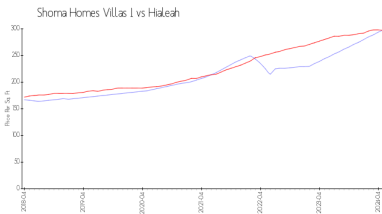

Unit 6914 NW 174th Ter # R100 - Shoma Homes Villas I

6914 NW 174th Ter # R100 - 6900 NW 174 Ter, Hialeah, FL, Miami-Dade 33015

Unit Information

MLS Number: A11601990
 Status: Active
 Size: 1,500 Sq ft.
 Bedrooms: 4
 Full Bathrooms: 3
 Half Bathrooms:
 Parking Spaces:
 View: None
 Rental Price: \$3,300
 List PPSF: \$2
 Valuated Price: \$447,000
 Valuated PPSF: \$298

Market Information

Shoma Homes Villas I: \$298/sq. ft.
 Hialeah: \$297/sq. ft.
 Miami-Dade: \$705/sq. ft.

Inventory for Sale

Shoma Homes Villas I: 1%
 Hialeah: 1%
 Miami-Dade: 3%

Avg. Time to Close Over Last 12 Months