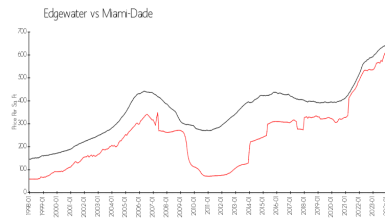

Unit 1204 - Canvas

1204 - 1600 NE 1 Ave, Edgewater, FL, Miami-Dade 33132

Unit Information

MLS Number: A11603089
Status: Active
Size: 582 Sq ft.
Bedrooms:
Full Bathrooms: 1
Half Bathrooms:
Parking Spaces: Not Assigned, Parking Garage
View: Other View
Rental Price: $2,550
List PPSF: $4
Valuated Price: $279,000
Valuated PPSF: $479

The above valuated price is a baseline figure that does not take into account any specific renovation, upgrade, split, merge, or deterioration of the unit.

Building Information

Number of units: 513
Number of active listings for rent: 0
Number of active listings for sale: 27
Building inventory for sale: 5%
Number of sales over the last 12 months: 52
Number of sales over the last 6 months: 23
Number of sales over the last 3 months: 14

Market Information

Canvas: $542/sq. ft.   Edgewater: $652/sq. ft.
Edgewater: $652/sq. ft.   Miami-Dade: $705/sq. ft.

Inventory for Sale

Canvas: 5%
Edgewater: 4%
Miami-Dade: 3%

Avg. Time to Close Over Last 12 Months

Canvas: 115 days
Edgewater: 87 days
Miami-Dade: 82 days