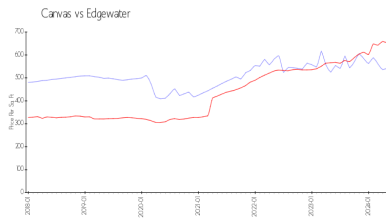

Unit 1204 - Canvas

1204 - 1600 NE 1 Ave, Edgewater, FL, Miami-Dade 33132

Unit Information

MLS Number: A11603089
Status: Active
Size: 582 Sq ft.
Bedrooms:
Full Bathrooms: 1
Half Bathrooms:
Parking Spaces: Not Assigned, Parking Garage
View: Other View
Rental Price: $2,550
List PPSF: $4
Valuated Price: $279,000
Valuated PPSF: $479

The above valuated price is a baseline figure that does not take into account any specific renovation, upgrade, split, merge, or deterioration of the unit.

Building Information

Number of units: 513
Number of active listings for rent: 0
Number of active listings for sale: 27
Building inventory for sale: 5%
Number of sales over the last 12 months: 52
Number of sales over the last 6 months: 23
Number of sales over the last 3 months: 14

Market Information

Canvas: $542/sq. ft.   Edgewater: $652/sq. ft.
Edgewater: $652/sq. ft.   Miami-Dade: $705/sq. ft.

Inventory for Sale

Canvas: 5%
Edgewater: 4%
Miami-Dade: 3%

Avg. Time to Close Over Last 12 Months

Canvas: 115 days
Edgewater: 87 days
Miami-Dade: 82 days