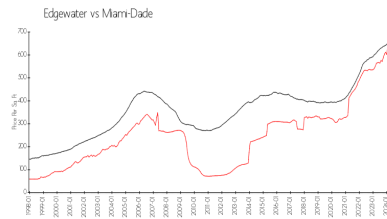

Unit 2005 - Canvas

2005 - 1600 NE 1 Ave, Edgewater, FL, Miami-Dade 33132

Unit Information

MLS Number: A11603526
Status: Active
Size: 867 Sq ft.
Bedrooms: 1
Full Bathrooms: 1
Half Bathrooms: 1
Parking Spaces:
View:
Rental Price: $3,400
List PPSF: $4
Valuated Price: $451,000
Valuated PPSF: $520

The above valuated price is a baseline figure that does not take into account any specific renovation, upgrade, split, merge, or deterioration of the unit.

Building Information

Number of units: 513
Number of active listings for rent: 0
Number of active listings for sale: 27
Building inventory for sale: 5%
Number of sales over the last 12 months: 52
Number of sales over the last 6 months: 23
Number of sales over the last 3 months: 14

Market Information

Canvas: $542/sq. ft.
Edgewater: $652/sq. ft.

Edgewater: $652/sq. ft.
Miami-Dade: $705/sq. ft.

Inventory for Sale

Canvas: 5%
Edgewater: 4%
Miami-Dade: 3%

Avg. Time to Close Over Last 12 Months

Canvas: 115 days
Edgewater: 87 days
Miami-Dade: 82 days