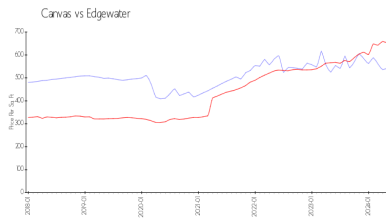

Unit 2005 - Canvas

2005 - 1600 NE 1 Ave, Edgewater, FL, Miami-Dade 33132

Unit Information

MLS Number: A11603526
Status: Active
Size: 867 Sq ft.
Bedrooms: 1
Full Bathrooms: 1
Half Bathrooms: 1
Parking Spaces:
View:
Rental Price: $3,400
List PPSF: $4
Valuated Price: $451,000
Valuated PPSF: $520

The above valuated price is a baseline figure that does not take into account any specific renovation, upgrade, split, merge, or deterioration of the unit.

Building Information

Number of units: 513
Number of active listings for rent: 0
Number of active listings for sale: 27
Building inventory for sale: 5%
Number of sales over the last 12 months: 52
Number of sales over the last 6 months: 23
Number of sales over the last 3 months: 14

Market Information

Canvas: $542/sq. ft.
Edgewater: $652/sq. ft.

Edgewater: $652/sq. ft.
Miami-Dade: $705/sq. ft.

Inventory for Sale

Canvas: 5%
Edgewater: 4%
Miami-Dade: 3%

Avg. Time to Close Over Last 12 Months

Canvas: 115 days
Edgewater: 87 days
Miami-Dade: 82 days