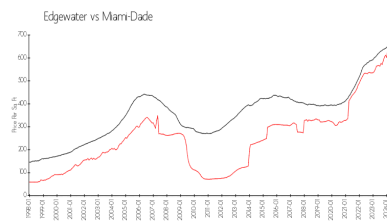

Unit 2317 - Canvas

2317 - 1600 NE 1 Ave, Edgewater, FL, Miami-Dade 33132

Unit Information

MLS Number: A11605245
Status: Active
Size: 752 Sq ft.
Bedrooms: 1
Full Bathrooms: 1
Half Bathrooms:
Parking Spaces: 1 Space
View: Bay, Other View
Rental Price: $4,000
List PPSF: $5
Valuated Price: $403,000
Valuated PPSF: $536

The above valuated price is a baseline figure that does not take into account any specific renovation, upgrade, split, merge, or deterioration of the unit.

Building Information

Number of units: 513
Number of active listings for rent: 0
Number of active listings for sale: 27
Building inventory for sale: 5%
Number of sales over the last 12 months: 52
Number of sales over the last 6 months: 23
Number of sales over the last 3 months: 14

Market Information

Canvas: $542/sq. ft.   Edgewater: $652/sq. ft.
Edgewater: $652/sq. ft.   Miami-Dade: $705/sq. ft.

Inventory for Sale

Canvas: 5%
Edgewater: 4%
Miami-Dade: 3%

Avg. Time to Close Over Last 12 Months

Canvas: 115 days
Edgewater: 87 days
Miami-Dade: 82 days