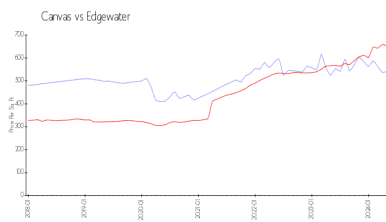

Unit 2317 - Canvas

2317 - 1600 NE 1 Ave, Edgewater, FL, Miami-Dade 33132

Unit Information

MLS Number: A11605245
Status: Active
Size: 752 Sq ft.
Bedrooms: 1
Full Bathrooms: 1
Half Bathrooms:
Parking Spaces: 1 Space
View: Bay, Other View
Rental Price: $4,000
List PPSF: $5
Valuated Price: $403,000
Valuated PPSF: $536

The above valuated price is a baseline figure that does not take into account any specific renovation, upgrade, split, merge, or deterioration of the unit.

Building Information

Number of units: 513
Number of active listings for rent: 0
Number of active listings for sale: 27
Building inventory for sale: 5%
Number of sales over the last 12 months: 52
Number of sales over the last 6 months: 23
Number of sales over the last 3 months: 14

Market Information

Canvas: $542/sq. ft.   Edgewater: $652/sq. ft.
Edgewater: $652/sq. ft.   Miami-Dade: $705/sq. ft.

Inventory for Sale

Canvas: 5%
Edgewater: 4%
Miami-Dade: 3%

Avg. Time to Close Over Last 12 Months

Canvas: 115 days
Edgewater: 87 days
Miami-Dade: 82 days