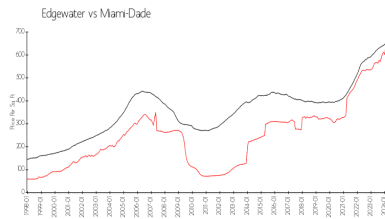

*The above valuated price is a baseline figure that does not take into account any specific renovation, upgrade, split, merge, or deterioration of the unit.*

## Market Information

Canvas: \$542/sq. ft.  
 Edgewater: \$652/sq. ft.

Edgewater: \$652/sq. ft.  
 Miami-Dade: \$705/sq. ft.