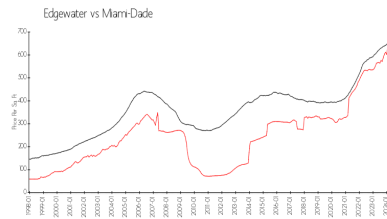

Unit 2802 - Canvas

2802 - 1600 NE 1 Ave, Edgewater, FL, Miami-Dade 33132

Unit Information

MLS Number: A11606036
Status: Active
Size: 580 Sq ft.
Bedrooms:
Full Bathrooms: 1
Half Bathrooms:
Parking Spaces: 1 Space
View:
Rental Price: $2,600
List PPSF: $4
Valuated Price: $326,000
Valuated PPSF: $562

The above valuated price is a baseline figure that does not take into account any specific renovation, upgrade, split, merge, or deterioration of the unit.

Building Information

Number of units: 513
Number of active listings for rent: 0
Number of active listings for sale: 27
Building inventory for sale: 5%
Number of sales over the last 12 months: 52
Number of sales over the last 6 months: 23
Number of sales over the last 3 months: 14

Market Information

Canvas: $542/sq. ft.
Edgewater: $652/sq. ft.

Edgewater: $652/sq. ft.
Miami-Dade: $705/sq. ft.

Inventory for Sale

Canvas: 5%
Edgewater: 4%
Miami-Dade: 3%

Avg. Time to Close Over Last 12 Months

Canvas: 115 days
Edgewater: 87 days
Miami-Dade: 82 days