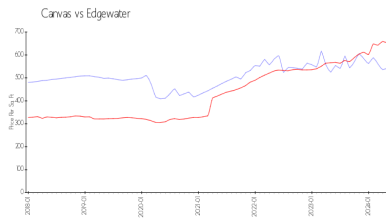

Unit 2802 - Canvas

2802 - 1600 NE 1 Ave, Edgewater, FL, Miami-Dade 33132

Unit Information

MLS Number: A11606036
Status: Active
Size: 580 Sq ft.
Bedrooms:
Full Bathrooms: 1
Half Bathrooms:
Parking Spaces: 1 Space
View:
Rental Price: $2,600
List PPSF: $4
Valuated Price: $326,000
Valuated PPSF: $562

The above valuated price is a baseline figure that does not take into account any specific renovation, upgrade, split, merge, or deterioration of the unit.

Building Information

Number of units: 513
Number of active listings for rent: 0
Number of active listings for sale: 27
Building inventory for sale: 5%
Number of sales over the last 12 months: 52
Number of sales over the last 6 months: 23
Number of sales over the last 3 months: 14

Market Information

Canvas: $542/sq. ft.
Edgewater: $652/sq. ft.

Edgewater: $652/sq. ft.
Miami-Dade: $705/sq. ft.

Inventory for Sale

Canvas: 5%
Edgewater: 4%
Miami-Dade: 3%

Avg. Time to Close Over Last 12 Months

Canvas: 115 days
Edgewater: 87 days
Miami-Dade: 82 days