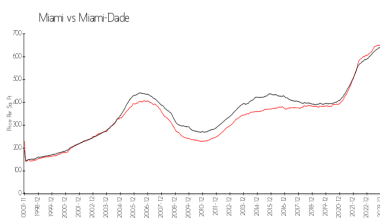

Unit 305 - Villaggio in the Grove Tower

305 - 2740 SW 28 Ter, Miami, FL, Miami-Dade 33133

Unit Information

MLS Number: A11606044
 Status: Active
 Size: 705 Sq ft.
 Bedrooms: 1
 Full Bathrooms: 1
 Half Bathrooms:
 Parking Spaces: Assigned Parking,Covered Parking,Street Parking
 View:
 Rental Price: \$2,600
 List PPSF: \$4
 Valuated Price: \$398,000
 Valuated PPSF: \$565

Market Information

Villaggio in the Grove Tower: \$576/sq. ft.
 Miami: \$673/sq. ft.
 Miami-Dade: \$705/sq. ft.

Inventory for Sale

Villaggio in the Grove Tower: 2%
 Miami: 4%
 Miami-Dade: 3%

Avg. Time to Close Over Last 12 Months