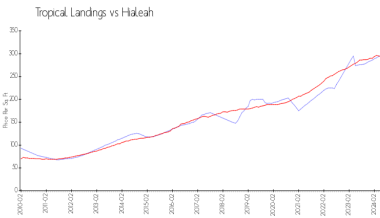

Unit 7270 NW 174th Ter # 201 - Tropical Landings

7270 NW 174th Ter # 201 - 7040-7380 NW 174 Ter, Hialeah, FL, Miami-Dade 33015

Unit Information

MLS Number:	A11607664
Status:	Active
Size:	1,328 Sq ft.
Bedrooms:	3
Full Bathrooms:	2
Half Bathrooms:	
Parking Spaces:	2 Spaces,Assigned Parking,Guest Parking
View:	Garden View
Rental Price:	$2,875
List PPSF:	$2
Valuated Price:	$399,000
Valuated PPSF:	$300

The above valuated price is a baseline figure that does not take into account any specific renovation, upgrade, split, merge, or deterioration of the unit.

Building Information

Number of units:	139
Number of active listings for rent:	0
Number of active listings for sale:	2
Building inventory for sale:	1%
Number of sales over the last 12 months:	3
Number of sales over the last 6 months:	2
Number of sales over the last 3 months:	1

Market Information

Tropical Landings: $298/sq. ft.
Hialeah: $290/sq. ft.

Hialeah: $290/sq. ft.
Miami-Dade: $704/sq. ft.

Inventory for Sale

Tropical Landings	1%
Hialeah	1%
Miami-Dade	3%

Avg. Time to Close Over Last 12 Months

Tropical Landings	13 days
Hialeah	30 days
Miami-Dade	83 days