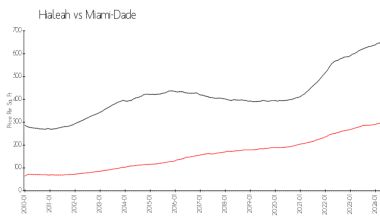

Unit 7270 NW 174th Ter # 201 - Tropical Landings

7270 NW 174th Ter # 201 - 7040-7380 NW 174 Ter, Hialeah, FL, Miami-Dade 33015

Unit Information

MLS Number:	A11607664
Status:	Active
Size:	1,328 Sq ft.
Bedrooms:	3
Full Bathrooms:	2
Half Bathrooms:	
Parking Spaces:	2 Spaces,Assigned Parking,Guest Parking
View:	Garden View
Rental Price:	$2,875
List PPSF:	$2
Valuated Price:	$399,000
Valuated PPSF:	$300

The above valuated price is a baseline figure that does not take into account any specific renovation, upgrade, split, merge, or deterioration of the unit.

Building Information

Number of units:	139
Number of active listings for rent:	0
Number of active listings for sale:	2
Building inventory for sale:	1%
Number of sales over the last 12 months:	3
Number of sales over the last 6 months:	2
Number of sales over the last 3 months:	1

Market Information

Tropical Landings: $298/sq. ft.
Hialeah: $290/sq. ft.

Hialeah: $290/sq. ft.
Miami-Dade: $704/sq. ft.

Inventory for Sale

Tropical Landings	1%
Hialeah	1%
Miami-Dade	3%

Avg. Time to Close Over Last 12 Months

Tropical Landings	13 days
Hialeah	30 days
Miami-Dade	83 days