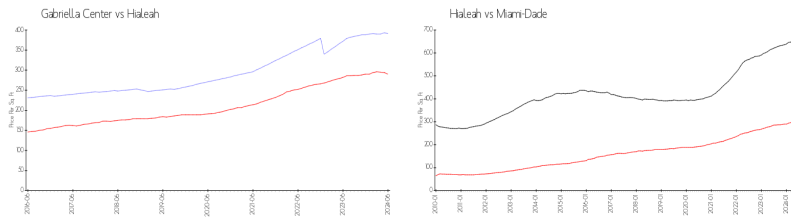

Unit 1202 - Gabriella Center

1202 - 7565-7698 NW 183 Ter, Hialeah, FL, Miami-Dade 33015

Unit Information

MLS Number:	A11609288
Status:	Active
Size:	1,030 Sq ft.
Bedrooms:	3
Full Bathrooms:	2
Half Bathrooms:	
Parking Spaces:	Additional Spaces Available
View:	
Rental Price:	\$2,890
List PPSF:	\$3
Valuated Price:	\$402,000
Valuated PPSF:	\$390

The above valuated price is a baseline figure that does not take into account any specific renovation, upgrade, split, merge, or deterioration of the unit.

Building Information

Number of units:	52
Number of active listings for rent:	0
Number of active listings for sale:	0
Building inventory for sale:	0%
Number of sales over the last 12 months:	0
Number of sales over the last 6 months:	0
Number of sales over the last 3 months:	0

Market Information

Gabriella Center:	\$391/sq. ft.	Hialeah:	\$290/sq. ft.
Hialeah:	\$290/sq. ft.	Miami-Dade:	\$704/sq. ft.

Inventory for Sale

Gabriella Center	0%
Hialeah	1%
Miami-Dade	3%

Avg. Time to Close Over Last 12 Months