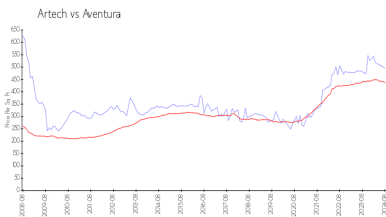

Building Association Information

Artech Condominium Association, LLC
 305-466-2600

Market Information

Artech: \$496/sq. ft. Aventura: \$437/sq. ft.
 Aventura: \$437/sq. ft. Miami-Dade: \$696/sq. ft.

Inventory for Sale

Artech: 6%
 Aventura: 6%
 Miami-Dade: 4%

Avg. Time to Close Over Last 12 Months

Artech: 84 days
 Aventura: 98 days
 Miami-Dade: 84 days