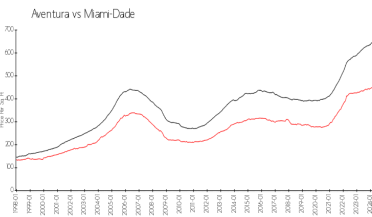

Building Association Information

Artech Condominium Association, LLC
 305-466-2600

Market Information

Artech: \$496/sq. ft. Aventura: \$437/sq. ft.
 Aventura: \$437/sq. ft. Miami-Dade: \$696/sq. ft.

Inventory for Sale

Artech: 6%
 Aventura: 6%
 Miami-Dade: 4%

Avg. Time to Close Over Last 12 Months

Artech: 84 days
 Aventura: 98 days
 Miami-Dade: 84 days