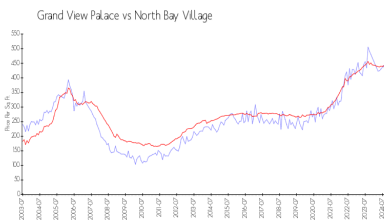

## Market Information

Grand View Palace: \$417/sq. ft.      North Bay Village: \$435/sq. ft.  
 North Bay Village: \$435/sq. ft.      Miami-Dade: \$694/sq. ft.