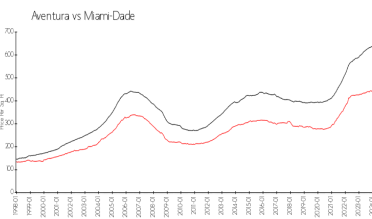

Building Association Information

Mystic Pointe Tower 600 Condominium
 (305) 932-4165

Market Information

Mystic Pointe Tower 600:	\$357/sq. ft.	Aventura:	\$438/sq. ft.
Aventura:	\$438/sq. ft.	Miami-Dade:	\$704/sq. ft.