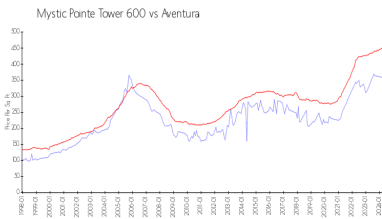

Building Association Information

Mystic Pointe Tower 600 Condominium
 (305) 932-4165

Market Information

Mystic Pointe Tower 600:	\$357/sq. ft.	Aventura:	\$438/sq. ft.
Aventura:	\$438/sq. ft.	Miami-Dade:	\$704/sq. ft.