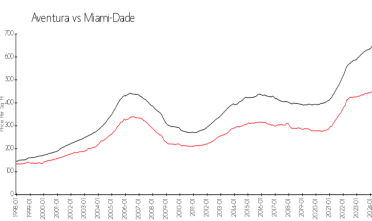

Building Association Information

Mystic Pointe Tower 600 Condominium
 (305) 932-4165

Market Information

Mystic Pointe Tower 600:	\$335/sq. ft.	Aventura:	\$437/sq. ft.
Aventura:	\$437/sq. ft.	Miami-Dade:	\$696/sq. ft.