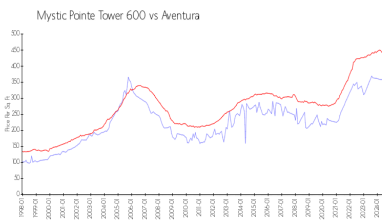

Building Association Information

Mystic Pointe Tower 600 Condominium
 (305) 932-4165

Market Information

Mystic Pointe Tower 600:	\$335/sq. ft.	Aventura:	\$437/sq. ft.
Aventura:	\$437/sq. ft.	Miami-Dade:	\$696/sq. ft.

Inventory for Sale

Mystic Pointe Tower 600	6%
Aventura	6%
Miami-Dade	4%

Avg. Time to Close Over Last 12 Months

Mystic Pointe Tower 600	64 days
Aventura	98 days
Miami-Dade	84 days