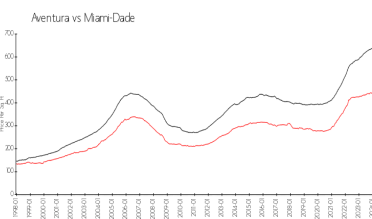

Building Association Information

Mystic Pointe Tower 600 Condominium
 (305) 932-4165

Market Information

Mystic Pointe Tower 600:	\$357/sq. ft.	Aventura:	\$438/sq. ft.
Aventura:	\$438/sq. ft.	Miami-Dade:	\$704/sq. ft.