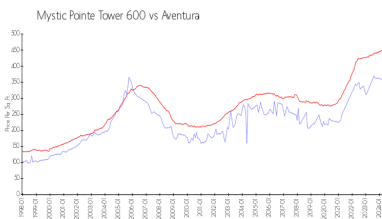

Building Association Information

Mystic Pointe Tower 600 Condominium
 (305) 932-4165

Market Information

Mystic Pointe Tower 600:	\$357/sq. ft.	Aventura:	\$438/sq. ft.
Aventura:	\$438/sq. ft.	Miami-Dade:	\$704/sq. ft.

Inventory for Sale

Mystic Pointe Tower 600	5%
Aventura	5%
Miami-Dade	3%

Avg. Time to Close Over Last 12 Months

Mystic Pointe Tower 600	87 days
Aventura	94 days
Miami-Dade	83 days