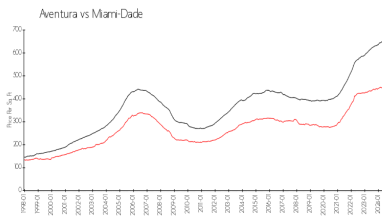

Unit 1604 - Yacht Club at Aventura

1604 - 19501 E Country Club Dr, Aventura, FL, Miami-Dade 33180

Unit Information

MLS Number:	A11622773
Status:	Cancelled
Size:	750 Sq ft.
Bedrooms:	1
Full Bathrooms:	1
Half Bathrooms:	
Parking Spaces:	1 Space,2 Spaces,Assigned Parking
View:	Intracoastal View
Rental Price:	$2,500
List PPSF:	$3
Valuated Price:	$364,000
Valuated PPSF:	$485

The above valuated price is a baseline figure that does not take into account any specific renovation, upgrade, split, merge, or deterioration of the unit.

Building Information

Number of units:	430
Number of active listings for rent:	41
Number of active listings for sale:	31
Building inventory for sale:	7%
Number of sales over the last 12 months:	24
Number of sales over the last 6 months:	10
Number of sales over the last 3 months:	4

Market Information

Yacht Club at	$426/sq. ft.	Aventura:	$437/sq. ft.
Aventura:	$437/sq. ft.	Miami-Dade:	$696/sq. ft.

Inventory for Sale

Yacht Club at Aventura	7%
Aventura	6%
Miami-Dade	4%

Avg. Time to Close Over Last 12 Months

Yacht Club at Aventura	81 days
Aventura	97 days
Miami-Dade	84 days