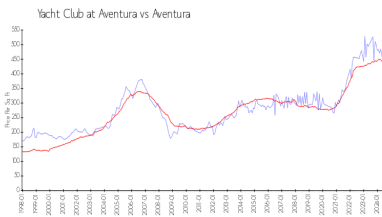

Unit 1604 - Yacht Club at Aventura

1604 - 19501 E Country Club Dr, Aventura, FL, Miami-Dade 33180

Unit Information

MLS Number:	A11622773
Status:	Cancelled
Size:	750 Sq ft.
Bedrooms:	1
Full Bathrooms:	1
Half Bathrooms:	
Parking Spaces:	1 Space,2 Spaces,Assigned Parking
View:	Intracoastal View
Rental Price:	\$2,500
List PPSF:	\$3
Valuated Price:	\$364,000
Valuated PPSF:	\$485

Market Information

Yacht Club at	\$426/sq. ft.	Aventura:	\$437/sq. ft.
Aventura:	\$437/sq. ft.	Miami-Dade:	\$696/sq. ft.

Inventory for Sale

Yacht Club at Aventura	7%
Aventura	6%
Miami-Dade	4%

Avg. Time to Close Over Last 12 Months