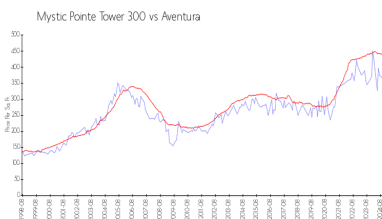

## Market Information

Mystic Pointe Tower 300:	\$342/sq. ft.	Aventura:	\$426/sq. ft.
Aventura:	\$426/sq. ft.	Miami-Dade:	\$688/sq. ft.