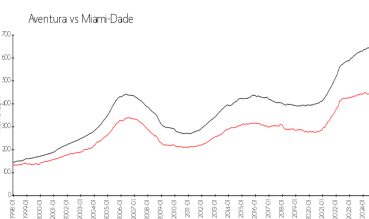

## Market Information

Mystic Pointe Tower 300:	\$342/sq. ft.	Aventura:	\$426/sq. ft.
Aventura:	\$426/sq. ft.	Miami-Dade:	\$688/sq. ft.