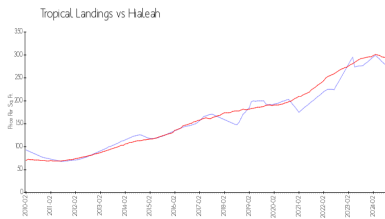

Market Information

Tropical Landings:	$273/sq. ft.	Hialeah:	$287/sq. ft.
Hialeah:	$287/sq. ft.	Miami-Dade:	$694/sq. ft.

Inventory for Sale

Tropical Landings	1%
Hialeah	1%
Miami-Dade	4%

Avg. Time to Close Over Last 12 Months

Tropical Landings	7 days
Hialeah	45 days
Miami-Dade	86 days