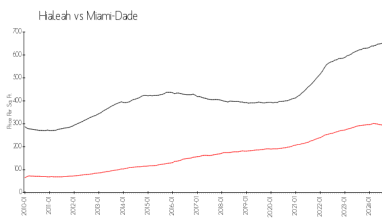

Market Information

Tropical Landings:	$273/sq. ft.	Hialeah:	$287/sq. ft.
Hialeah:	$287/sq. ft.	Miami-Dade:	$694/sq. ft.

Inventory for Sale

Tropical Landings	1%
Hialeah	1%
Miami-Dade	4%

Avg. Time to Close Over Last 12 Months

Tropical Landings	7 days
Hialeah	45 days
Miami-Dade	86 days