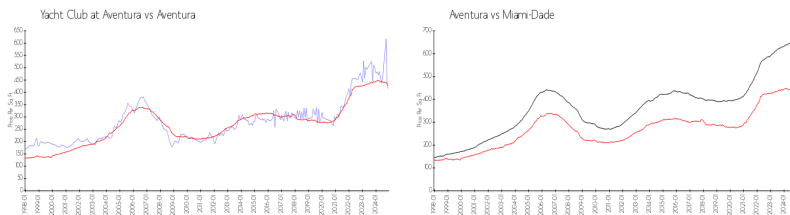

Unit 9508 - Yacht Club at Aventura

9508 - 19501 E Country Club Dr, Aventura, FL, Miami-Dade 33180

Unit Information

MLS Number: A11636783
Status: Active
Size: 1,320 Sq ft.
Bedrooms: 3
Full Bathrooms: 2
Half Bathrooms:
Parking Spaces: Guest Parking
View: Garden View
Rental Price: $3,650
List PPSF: $3
Valuated Price: $563,000
Valuated PPSF: $427

The above valuated price is a baseline figure that does not take into account any specific renovation, upgrade, split, merge, or deterioration of the unit.

Building Information

Number of units: 430
Number of active listings for rent: 41
Number of active listings for sale: 34
Building inventory for sale: 7%
Number of sales over the last 12 months: 25
Number of sales over the last 6 months: 9
Number of sales over the last 3 months: 5

Market Information

Yacht Club at Aventura:	$413/sq. ft.	Aventura:	$426/sq. ft.
Aventura:	$426/sq. ft.	Miami-Dade:	$688/sq. ft.

Inventory for Sale

Yacht Club at Aventura: 8%
Aventura: 7%
Miami-Dade: 5%

Avg. Time to Close Over Last 12 Months

Yacht Club at Aventura: 74 days
Aventura: 107 days
Miami-Dade: 90 days