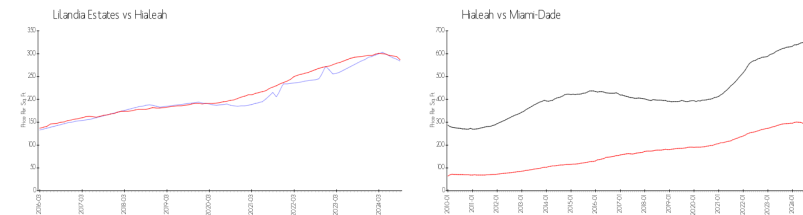

Unit 7532 NW 177th Ter - Lilandia Estates

7532 NW 177th Ter - 7464-7575 NW 177 Ter, Hialeah, FL, Miami-Dade 33015

Unit Information

MLS Number: A11637936
 Status: Active
 Size: 1,330 Sq ft.
 Bedrooms: 4
 Full Bathrooms: 2
 Half Bathrooms:
 Parking Spaces: 2 Spaces
 View: Other View
 Rental Price: \$2,875
 List PPSF: \$2
 Valuated Price: \$380,000
 Valuated PPSF: \$286

The above valuated price is a baseline figure that does not take into account any specific renovation, upgrade, split, merge, or deterioration of the unit.

Building Information

Number of units: 143
 Number of active listings for rent: 0
 Number of active listings for sale: 1
 Building inventory for sale: 0%
 Number of sales over the last 12 months: 5
 Number of sales over the last 6 months: 2
 Number of sales over the last 3 months: 2

Market Information

Lilandia Estates:	\$284/sq. ft.	Hialeah:	\$287/sq. ft.
Hialeah:	\$287/sq. ft.	Miami-Dade:	\$694/sq. ft.

Inventory for Sale

Lilandia Estates: 1%
 Hialeah: 1%
 Miami-Dade: 4%

Avg. Time to Close Over Last 12 Months